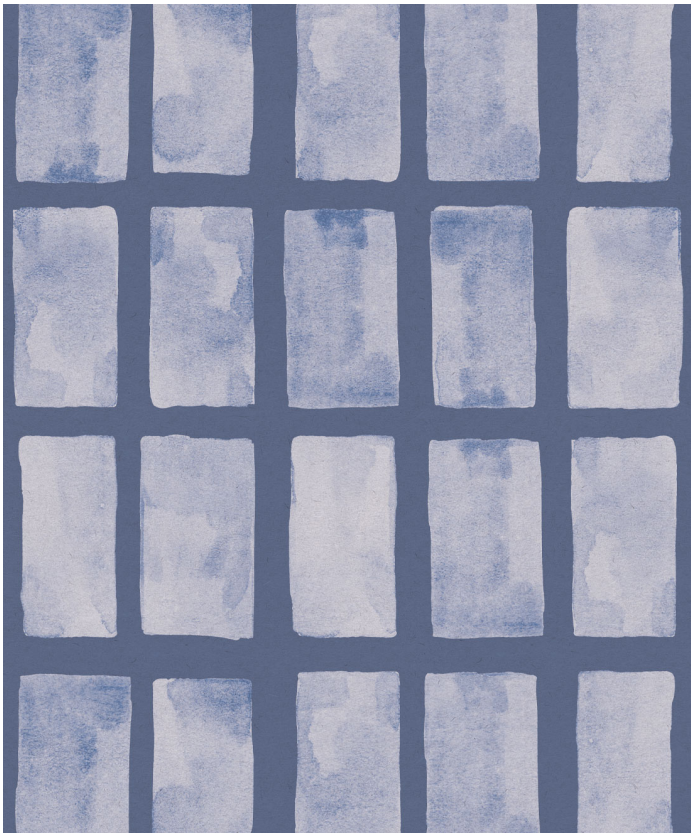

# Barre Wallpaper

The strong, stable geometric repetition of the Barres Wallpaper design from Saint Pierre Australia creates a bold and soothing backdrop for any space. The gentle watercolour texture will invite depth and warmth to your home or office, while remaining subtle enough not to detract from other features in the space. Available in six beautiful colourways, this design will suit anything from a child's bedroom to an office reception, and everything in between.

ROLL DIMENSIONS	24" (61.5cm) x 33ft (10.05m)
MATERIAL/BASE	Low Sheen Non-Woven
PATTERN REPEAT	24" (61.5cm)
PATTERN MATCH	Straight Match
FINISH	Pre-trimmed Butt Join
CLEANABILITY	Washable
USAGE	Domestic & Commercial
PRODUCT CODE	SP010

# Non-woven Wallpaper

---