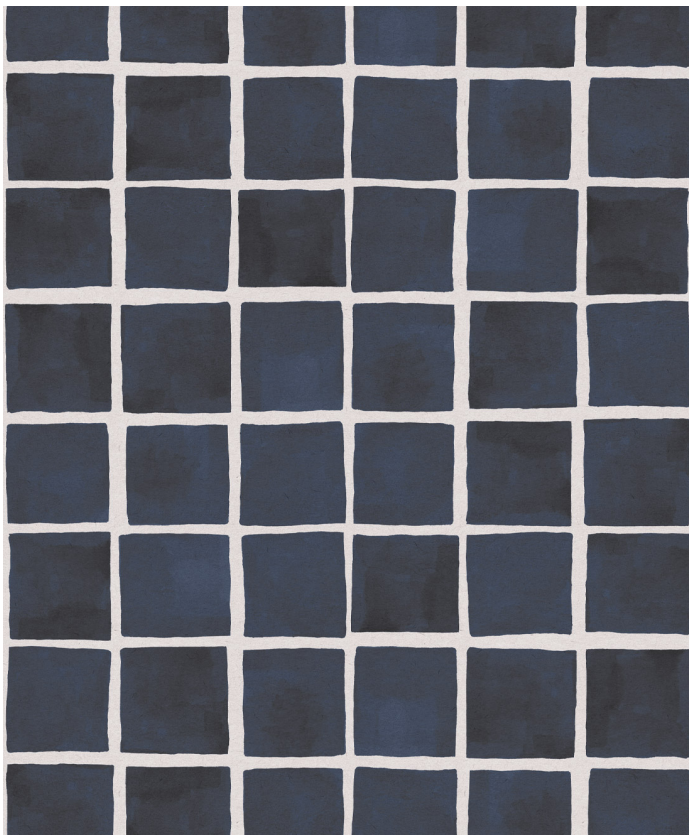

Carrée Wallpaper

Carrée, or square, features beautiful watercolour squares repeating across a subtly textured background, creating a steady and soothing addition to any space. Rough rather than rigid, this design will add structure to a room, without compromising on warmth. This bold geometric design would pair well with solid colors and surfaces, or other similar patterns in bedrooms, living areas, kitchens and bathrooms. Available in six colourways ranging from cool to warm tones to suit a range of interiors.

ROLL DIMENSIONS	24" (61.5cm) x 33ft (10.05m)
MATERIAL/BASE	Low Sheen Non-Woven
PATTERN REPEAT	24" (61.5cm)
PATTERN MATCH	Straight Match
FINISH	Pre-trimmed Butt Join
CLEANABILITY	Washable
USAGE	Domestic & Commercial