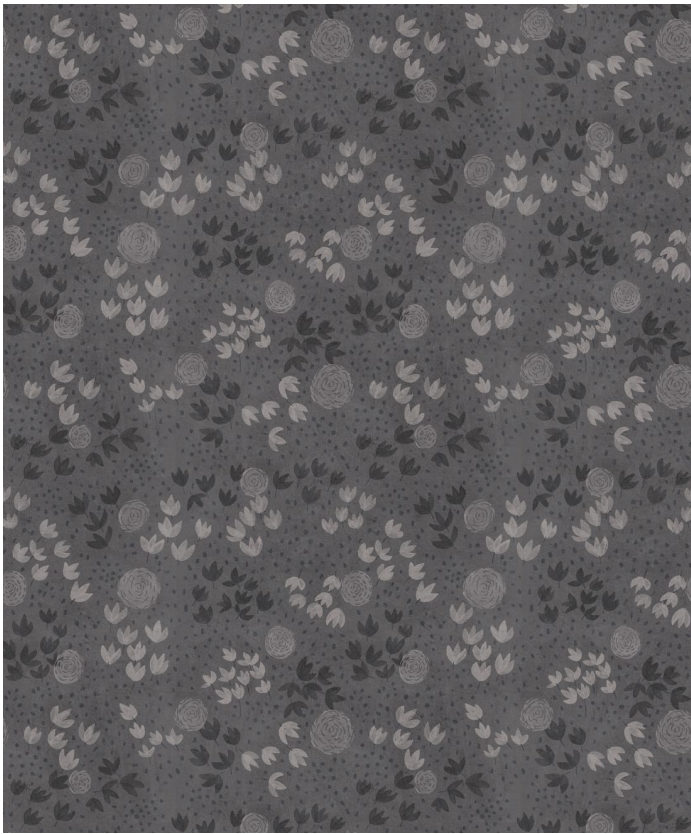

KATIE O'SHEA

Dainty Wallpaper

Just as the name implies, Dainty Wallpaper features a delicate pattern design with abstracted flowers in a field. It has a visually-textured background with transparent petals and rosebuds.

Perfect for a child's room with soft fabrics and colours, or relaxed living spaces and entryways.

ROLL DIMENSIONS	24" (61.5cm) x 33ft (10.05m)
MATERIAL/BASE	Low Sheen Non-Woven
PATTERN REPEAT	12" (30.75cm)
PATTERN MATCH	Straight Match
FINISH	Pre-trimmed Butt Join
CLEANABILITY	Washable
USAGE	Domestic & Commercial