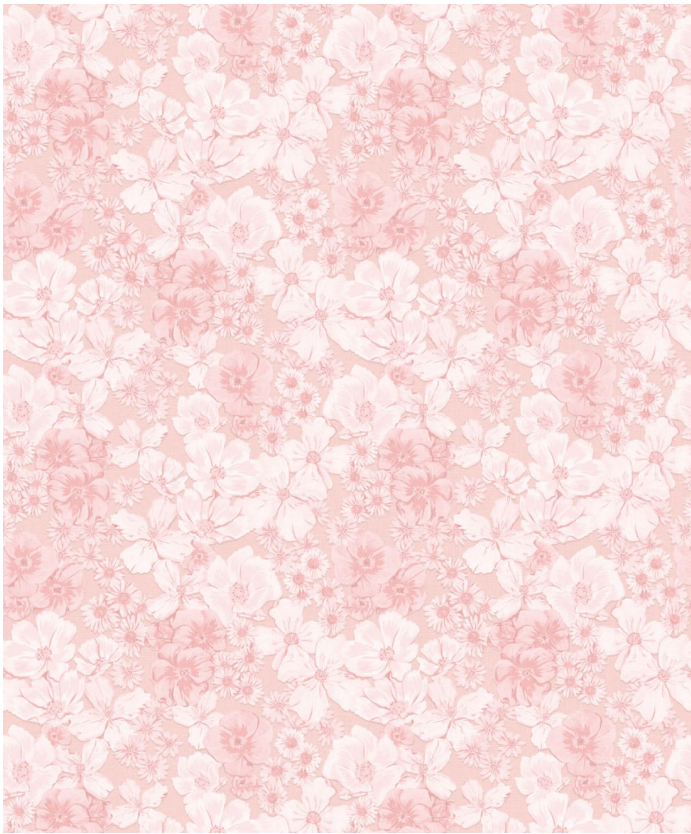

Dolls House Wallpaper

Doll's House is where vintage romance meets subtle charm. Hand-painted florals in soft tones offer a gentle wash of texture across your walls. Perfect for adding a whisper of pattern without overpowering your space.

SUSTAINABILITY

- Made to order within 2-5 days using the latest eco-friendly printing tech. That means no over-production and waste like regular wallpaper brands.
- Our PVC Free wallpaper base is sourced from sustainably managed forests.
- We print all wallpapers using odorless water-based ink. GREENGUARD GOLD Certified to standards for low chemical emissions into indoor air.
- Milton & King's wallpapers are of the highest quality, are environmentally friendly, and totally 100% vinyl-free.

ROLL DIMENSIONS	24" (61.5cm) x 33ft (10.05m)
MATERIAL/BASE	Low Sheen Non-woven
PATTERN REPEAT	12.5" (32cm)
PATTERN MATCH	Straight Match
FINISH	Pre-trimmed Butt Join
CLEANABILITY	Washable
USAGE	Domestic & Commercial
LIGHTFAST RATING	Good Lightfastness