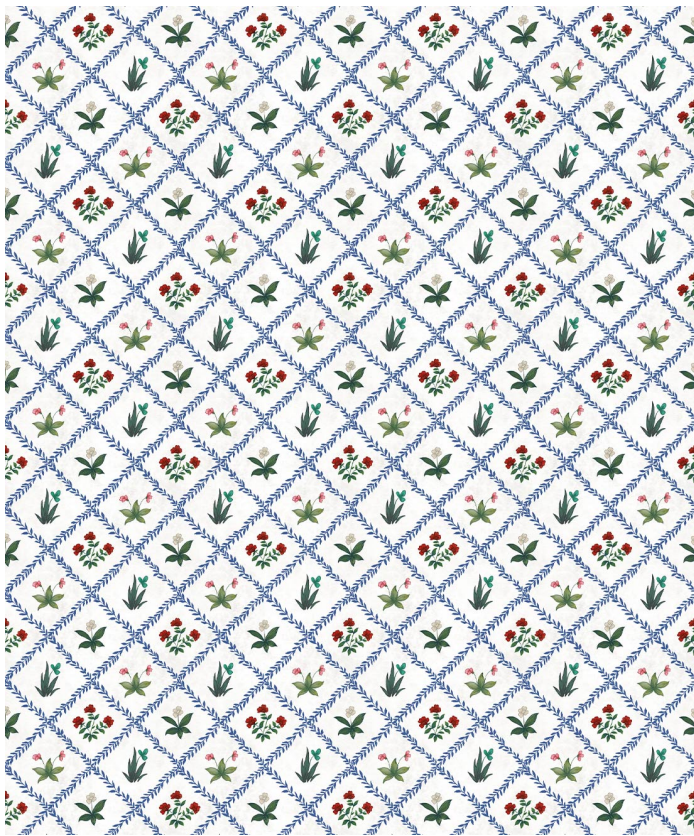

# Floret Wallpaper

These delicate hand-painted florals in a grid of climbing vines create the Floret wallpaper, a perfect combination of floral elegance and geometric simplicity. Inspired by traditional block printing, this detailed all-over pattern features petite flowers amidst a trellis of dainty leaves. Available in both bold jewel tones and subtle neutrals, this versatile design is perfect for interiors that need a sense of balance and refinement. This beautiful floral pairs seamlessly with the entire range from the Palace Grove collection and can be used to create harmonious, flowing interiors and give every room a serene atmosphere.

ROLL DIMENSIONS	24" (61.5cm) x 33ft (10.05m)
MATERIAL/BASE	Matte Non-Woven
PATTERN REPEAT	6.1" (15.5cm)
PATTERN MATCH	Straight Match
FINISH	Pre-trimmed Butt Join
CLEANABILITY	Spongeable
USAGE	Domestic & Commercial