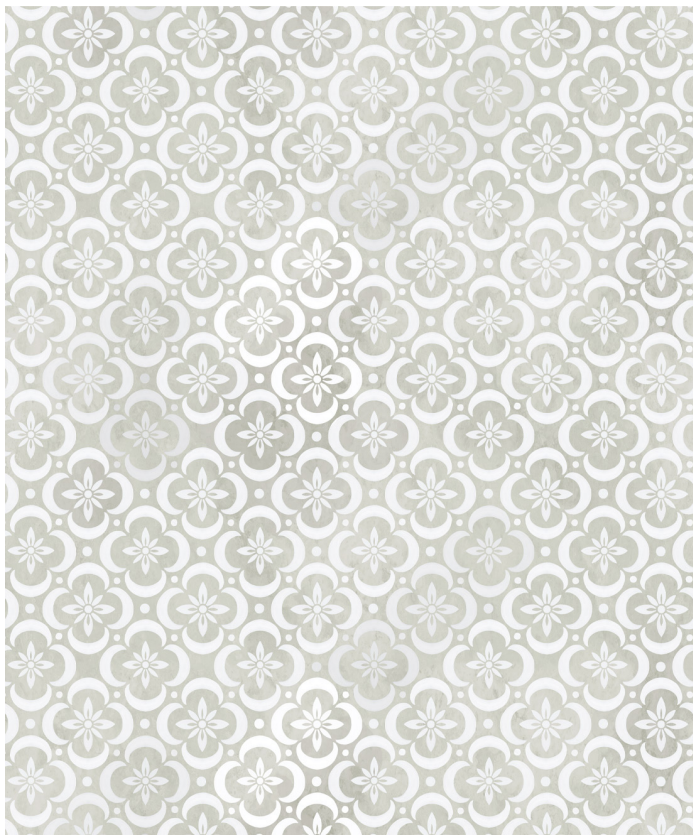

BETHANY LINZ

Garden Tiles Wallpaper

Garden Tiles Wallpaper is a geometric design inspired by European courtyards. It is created not as a perfect pattern, but with the illusion of wear and tear, to emulate the effects of exposure to the environment and constant use. Available in Beige, Charcoal, Cream, Mint and Pink, this design will add an instant touch of history and class to any space.

ROLL DIMENSIONS	24" (61.5cm) x 33ft (10.05m)
MATERIAL/BASE	Low Sheen Non-Woven
PATTERN REPEAT	15.7" (40cm)
PATTERN MATCH	Straight Match
FINISH	Pre-trimmed Butt Join
CLEANABILITY	Washable
USAGE	Domestic & Commercial