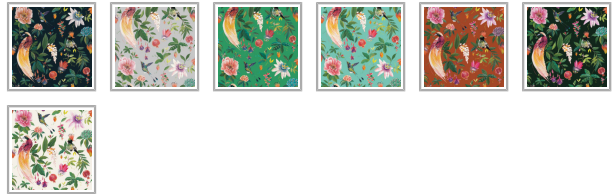

MILTON & KING STUDIO

Gardenia Wallpaper

Hand-painted in gouache in our UK studio, Gardenia is a celebration of the beauty and abundance of Mother Nature. Inspired by the fauna and flora of exotic pastures, the design features an array of birds of paradise in a sea of luscious flowers, fruits and foliage. Gardenia boasts versatility and is available in a wide selection of bright and beautiful colourways, from rich jewel tones to soft and sophisticated pastel palettes to suit every taste.