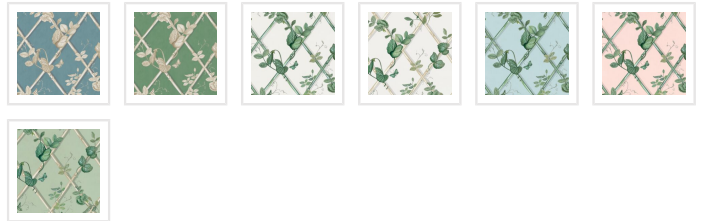

Grande Ivy Wallpaper

Create a soothing indoor sanctuary with the Grande Ivy Wallpaper from Maine House Interiors. This effortlessly elegant design is overflowing with verdant foliage, creating a serene backdrop that will suit any interior, from the fresh and contemporary to a more traditional aesthetic. Renowned as a symbol of growth and vitality, the ivy plant is the perfect addition to a space that needs to feel harmonious and tranquil, to invite guests to relax and embrace the rejuvenating power of nature. This simple, yet powerful design will easily harmonise with existing décor and allow your furnishings to truly shine.

Manufactured as a double width design (set) requiring 2 rolls, A+B to complete the horizontal repeat. One set is equivalent to 133 sq. ft. or (12.3 sq. m.).

ROLL DIMENSIONS	24" (61.5cm) x 33ft (10.05m)
MATERIAL/BASE	Low Sheen Non-Woven
PATTERN REPEAT	33" (84cm)
PATTERN MATCH	Straight Match
FINISH	Pre-trimmed Butt Join
CLEANABILITY	Washable
USAGE	Domestic & Commercial
PRODUCT CODE	MHI009