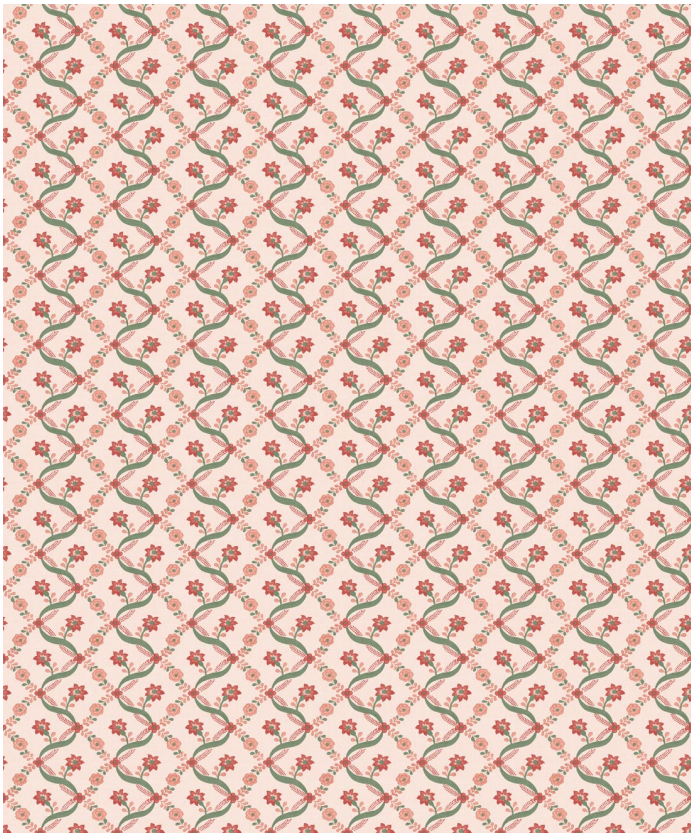

Jacqueline Wallpaper

Jacqueline is a trellis-inspired wallpaper that brings structure and elegance to the wall. Its repeating framework creates a sense of order, while gentle detailing softens the overall composition.

The pattern is designed to guide the eye without overwhelming it, making it a natural choice for spaces that call for both clarity and warmth.

| | |
|-----------------|------------------------------|
| ROLL DIMENSIONS | 24" (61.5cm) x 33ft (10.05m) |
| MATERIAL/BASE | Matte Non-woven |
| PATTERN REPEAT | 4.7" (12cm) |
| PATTERN MATCH | Straight Match |
| FINISH | Pre-trimmed Butt Join |
| CLEANABILITY | Spongeable |
| USAGE | Domestic & Commercial |
| APPLICATION | Paste The Wall |
| REMOVAL | Strippable |