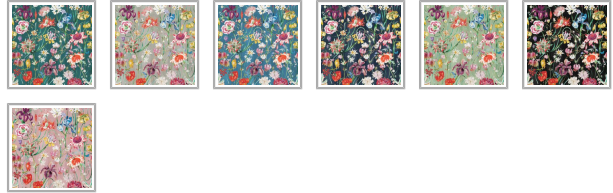

ROLL DIMENSIONS	24" (61.5cm) x 33ft (10.05m)
MATERIAL/BASE	Low Sheen Non-Woven
PATTERN REPEAT	36" (91.4cm)
PATTERN MATCH	Straight Match
FINISH	Pre-trimmed Butt Join
CLEANABILITY	Washable
USAGE	Domestic & Commercial

SUSTAINABILITY

- Made to order within 5-7 days using the latest eco-friendly printing tech. That means no over-production and waste like regular wallpaper brands.
- Our PVC Free wallpaper base is sourced from sustainably managed forests.
- We print all wallpapers using odorless water-based ink. GREENGUARD GOLD Certified to standards for low chemical emissions into indoor air.
- Milton & King's wallpapers are of the highest quality, are environmentally friendly, and totally 100% vinyl-free.

BATCHING & DELIVERY

- **Note:** Samples of this wallpaper are provided for review of the material, pattern scale and print technique – they are not intended to be used for colour matching purposes. There can be slight shifts in colour between runs, so your wallpaper may vary slightly from sample coloring.
- Please ensure that you order the correct amount as we do not guarantee that rolls printed in different batches will be an exact match.
- All Milton & King orders are printed and shipped with love from Toowoomba, Queensland.
- Industry leading production times on all orders.

MILTON & KING®

GENERAL ENQUIRIES, ORDER & PRODUCTS

(07) 3162 5030

Mon-Fri: 8am-5pm (AEST)

support@miltonandking.com

www.miltonandking.com.au