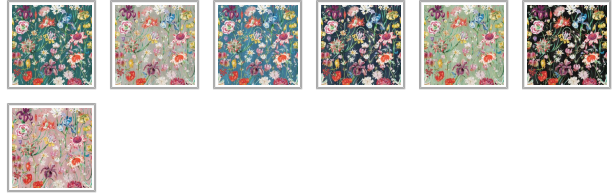

KINGDOM HOME

J'Adore Wallpaper

Indulge your senses with J'Adore, a floral wallpaper design that features entwined flowers and foliage in an alluring and harmonious dance. The interplay of vibrant colours, the intoxicating scent of blooming flowers, and the sight of pollinators indulging in nature's sweet nectar create an atmosphere of seduction and enchantment.

Embrace the unexpected and adorn your walls with J'Adore, a floral design that is both timeless and delightfully unconventional.

ROLL DIMENSIONS	24" (61.5cm) x 33ft (10.05m)
MATERIAL/BASE	Low Sheen Non-Woven
PATTERN REPEAT	36" (91.4cm)
PATTERN MATCH	Straight Match
FINISH	Pre-trimmed Butt Join
CLEANABILITY	Washable
USAGE	Domestic & Commercial