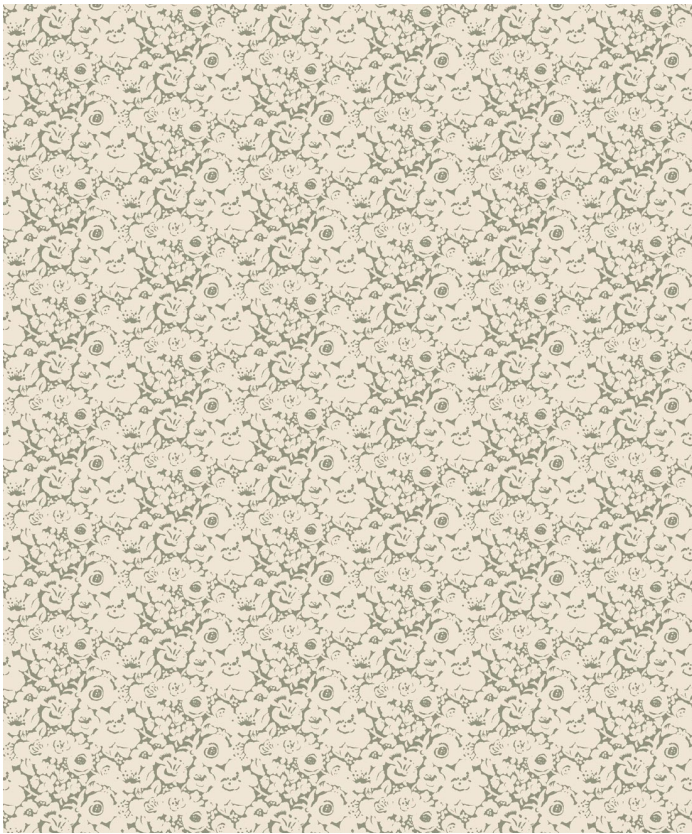

Lark Wallpaper

Lark Wallpaper is a playful yet elegant floral, full of cottage-core charm. Its ditsy, hand-drawn blooms are perfect for layering with other Petite designs to create a cohesive interior story.

| | |
|-----------------|------------------------------|
| ROLL DIMENSIONS | 24" (61.5cm) x 33ft (10.05m) |
| MATERIAL/BASE | Low Sheen Non-woven |
| PATTERN REPEAT | 3.9" (10cm) |
| PATTERN MATCH | Straight Match |
| FINISH | Pre-trimmed Butt Join |
| CLEANABILITY | Washable |
| USAGE | Domestic & Commercial |
| APPLICATION | Paste The Wall |
| REMOVAL | Strippable |