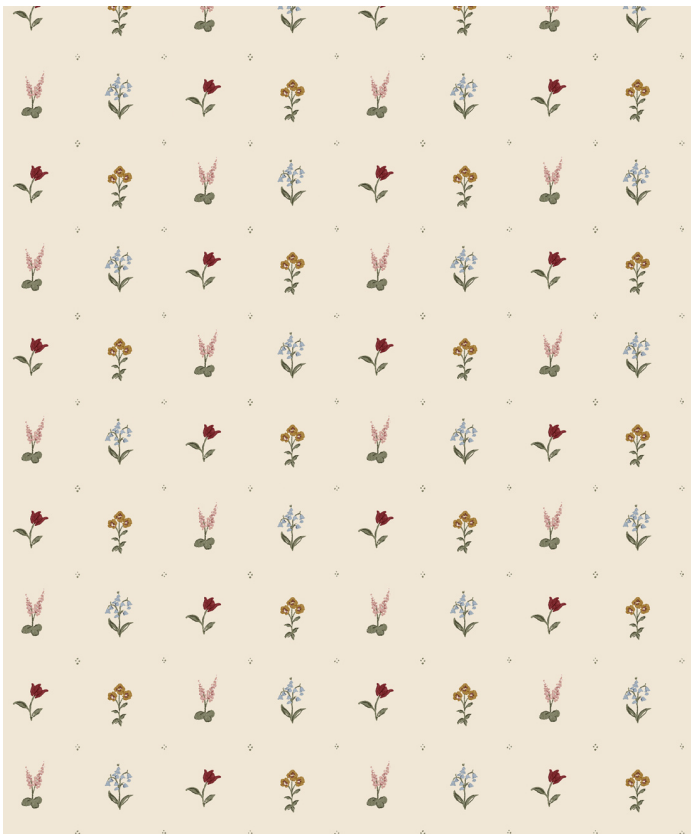

Mable Wallpaper

Mable Wallpaper features sweet, hand-drawn florals in a vintage style. Its small-scale repeat is versatile and fun, offering a fresh yet nostalgic take on classic wallpaper.

ROLL DIMENSIONS	24" (61.5cm) x 33ft (10.05m)
MATERIAL/BASE	Low Sheen Non-woven
PATTERN REPEAT	6.1" (15.5cm)
PATTERN MATCH	Straight Match
FINISH	Pre-trimmed Butt Join
CLEANABILITY	Washable
USAGE	Domestic & Commercial
ADHESIVE	Paste The Wall
REMOVAL	Strippable

BATCHING & DELIVERY

- **Note:** Samples of this wallpaper are provided for review of the material, pattern scale and print technique – they are not intended to be used for colour matching purposes. There can be slight shifts in colour between runs, so your wallpaper may vary slightly from sample coloring.
- Please ensure that you order the correct amount as we do not guarantee that rolls printed in different batches will be an exact match.
- All Milton & King orders are printed and shipped with love from Toowoomba, Queensland.
- Industry leading production times on all orders.