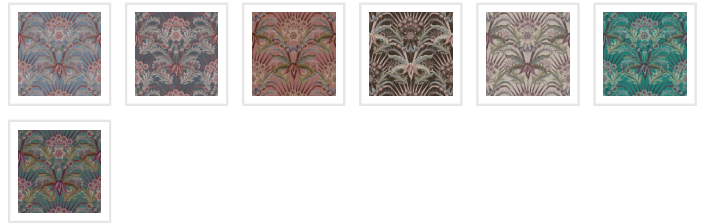

HOUSE OF HERAS

Morning Flowers Wallpaper

Inspired by Malaga's iconic biznaga, a handcrafted bouquet featuring fragrant jasmine nestled within a prickly thistle stalk, Morning Flowers wallpaper embodies the essence of summer love. This design unfolds like a tree of life, with the vibrant passionflower at its centre, surrounded by a dance of delicate bluebells and sweet jasmine, echoing the colours and fragrance of a Malaga summer. The intricate details and harmonious composition create a serene and romantic ambience, perfect for bringing the warmth and charm of Andalusian summers into your space.

ROLL DIMENSIONS	24.2" (61.5cm) x 33ft (10.05m)
MATERIAL/BASE	Matte Non-Woven
PATTERN REPEAT	42.2" (107cm)
PATTERN MATCH	Straight Match
FINISH	Pre-trimmed Butt Join
CLEANABILITY	Washable
USAGE	Domestic & Commercial
PRODUCT CODE	HOH017