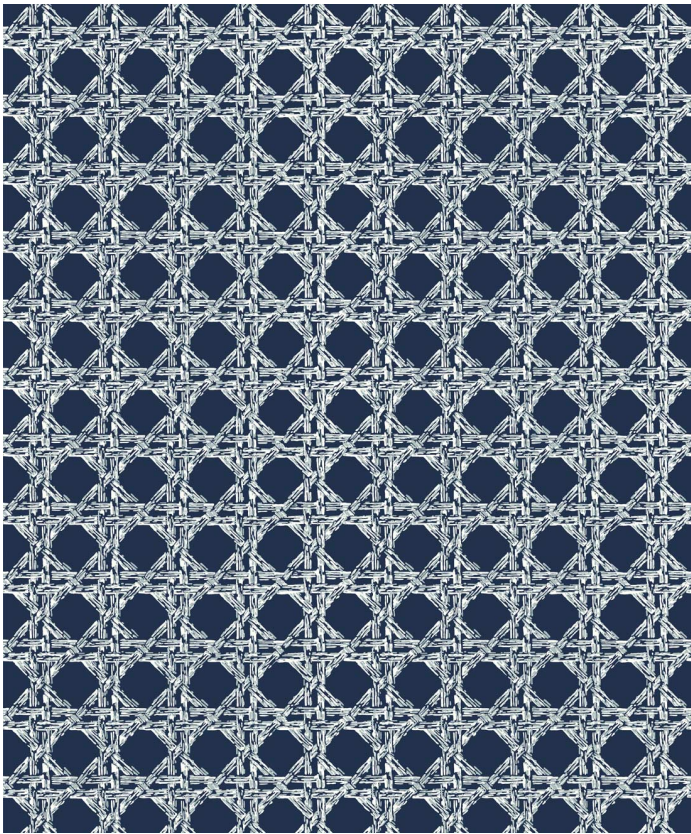

DIANE BERGERON

Nevis Wallpaper

Nevis Wallpaper features a trellis lattice-style design that will add an instant chic vibe to any interior. It is a great addition to entryways, kitchens, sunrooms and bedrooms. Create that cottage style charm with with this cross-hatch pattern.

ROLL DIMENSIONS	24" (61.5cm) x 33ft (10.05m)
MATERIAL/BASE	Low Sheen Non-Woven
PATTERN REPEAT	19.2" (49cm)
PATTERN MATCH	Straight Match
FINISH	Pre-trimmed Butt Join
CLEANABILITY	Washable
USAGE	Domestic & Commercial