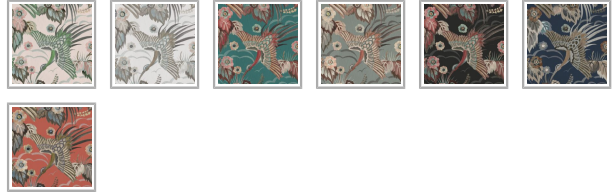

# Paradise Wings Wallpaper

Inspired by the flamboyant Bird of Paradise and the passionate flamenco dance, the Paradise Wings wallpaper captures the vibrancy and spirit of Spain and the warm Mediterranean Sea. The dynamic pattern evokes the energy and movement of dancers, and the large cranes embody freedom and joy. This design brings a lively and free spirited atmosphere to any space, celebrating a rich heritage and natural beauty.