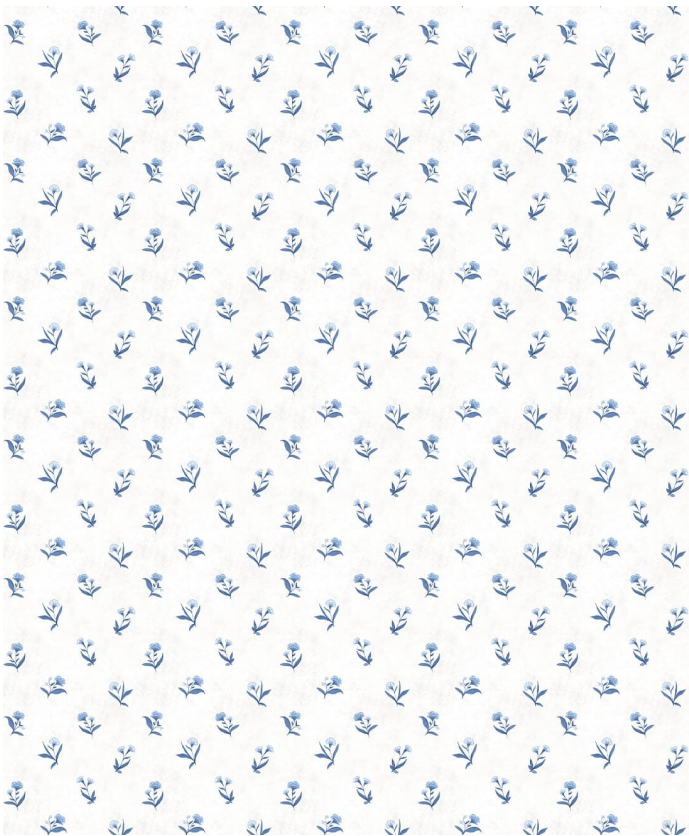

Posey Wallpaper

Dainty florals dance elegantly across the wall in the Posey wallpaper, creating a sense of movement and grace. The hand-painted flowers are perfect for rooms that need to feel playful and light, while instilling a sense of classic romance. Mix and match with your favourite designs from the Palace Grove collection to create a harmonious sanctuary throughout your entire home. Ideal for anything from powder rooms to living spaces, this simple and stunning design is available in rich, dark hues and light neutrals to suit a range of interior styles.

ROLL DIMENSIONS	24" (61.5cm) x 33ft (10.05m)
MATERIAL/BASE	Matte Non-Woven
PATTERN REPEAT	4.8" (12.3cm)
PATTERN MATCH	Straight Match
FINISH	Pre-trimmed Butt Join
CLEANABILITY	Spongeable
USAGE	Domestic & Commercial