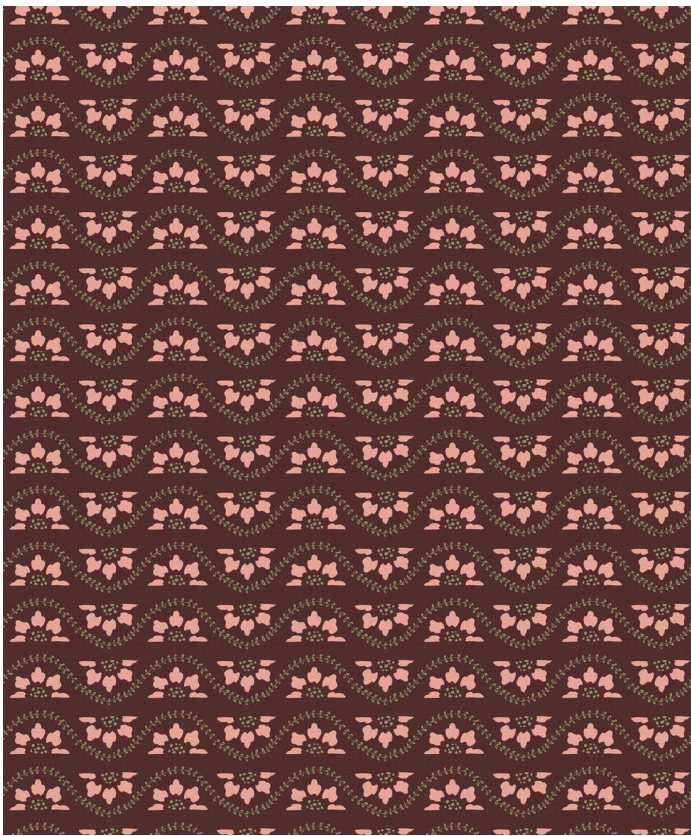

Rosette Wallpaper

Rosette is a small scale horizontal stripe wallpaper featuring deconstructed flowers and winding vines arranged in a decorative repeat. The design draws inspiration from classic garden details and ornamental motifs found in traditional architecture.

Its smaller scale allows the wallpaper to layer easily within interiors, adding decorative movement while complementing the collection's larger botanicals.

ROLL DIMENSIONS	24" (61.5cm) x 33ft (10.05m)
MATERIAL/BASE	Low Sheen Non-woven
PATTERN REPEAT	1.96" (5cm)
PATTERN MATCH	Straight Match
FINISH	Pre-trimmed Butt Join
CLEANABILITY	Washable
USAGE	Domestic & Commercial
ADHESIVE	Paste The Wall
REMOVAL	Strippable