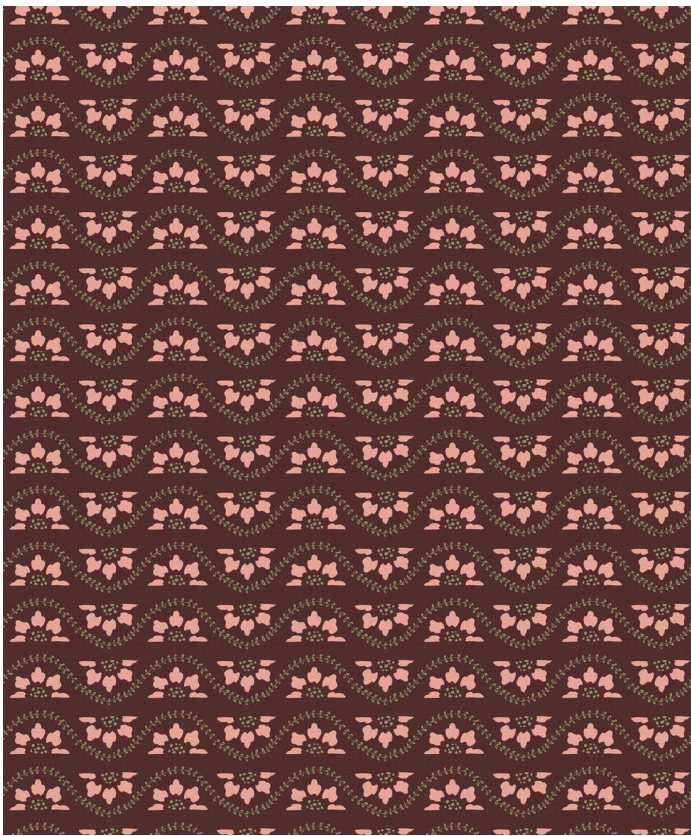

Rosette Wallpaper

Rosette is a small scale horizontal stripe wallpaper featuring deconstructed flowers and winding vines arranged in a decorative repeat. The design draws inspiration from classic garden details and ornamental motifs found in traditional architecture.

Its smaller scale allows the wallpaper to layer easily within interiors, adding decorative movement while complementing the collection's larger botanicals.

| | |
|-----------------|------------------------------|
| ROLL DIMENSIONS | 24" (61.5cm) x 33ft (10.05m) |
| MATERIAL/BASE | Low Sheen Non-woven |
| PATTERN REPEAT | 1.96" (5cm) |
| PATTERN MATCH | Straight Match |
| FINISH | Pre-trimmed Butt Join |
| CLEANABILITY | Washable |
| USAGE | Domestic & Commercial |
| APPLICATION | Paste The Wall |
| REMOVAL | Strippable |