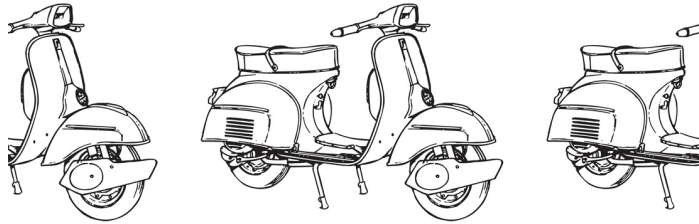

INGRID & MIKA

Scooters Wallpaper

Like the name suggests, this scooters wallpaper is a simple design using the classic imagery of a vespa. A little bit hipster and a little bit retro, this black on white wallpaper would look great in a motorbike shop, cafe, play room or even a boutique hotel foyer.

| | |
|-----------------|------------------------------|
| ROLL DIMENSIONS | 24" (61.5cm) x 33ft (10.05m) |
| MATERIAL/BASE | Low Sheen Non-Woven |
| PATTERN REPEAT | 18.1" (46cm) |
| PATTERN MATCH | Straight Match |
| FINISH | Pre-trimmed Butt Join |
| CLEANABILITY | Washable |
| USAGE | Domestic & Commercial |