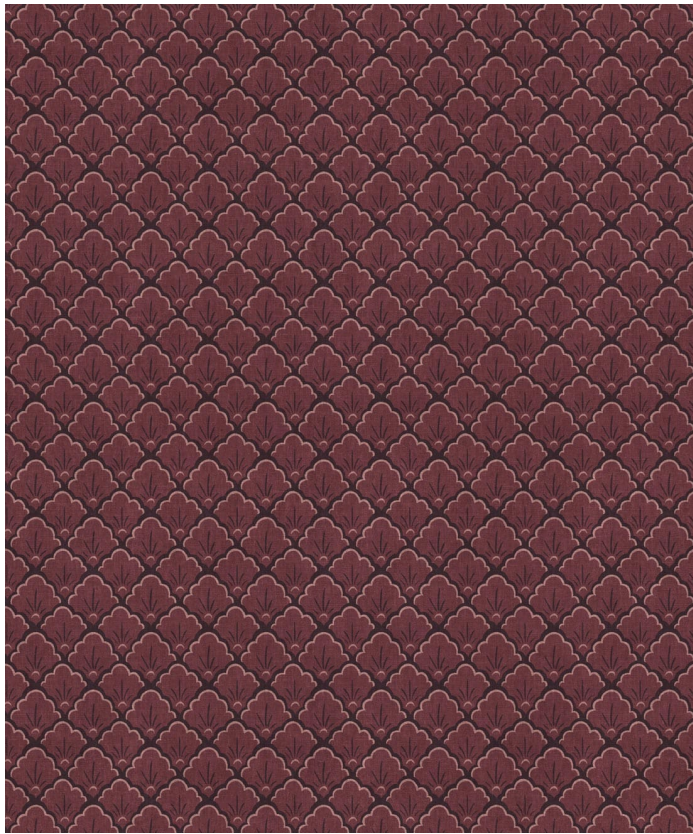

Shellyn Wallpaper

Refined and geometric, Shellyn takes inspiration from Art Deco with a subtle shell motif and linen-like texture. Available in eight colourways, this versatile coordinate balances larger designs and adds elegance when used alone. A timeless option for interiors seeking structure with softness.

ROLL DIMENSIONS	24" (61.5cm) x 33ft (10.05m)
MATERIAL/BASE	Low-Sheen Non-woven
PATTERN REPEAT	2" (5cm)
PATTERN MATCH	Straight Match
FINISH	Pre-trimmed Butt Join
CLEANABILITY	Washable
USAGE	Domestic & Commercial
APPLICATION	Paste The Wall
REMOVAL	Strippable
LIGHTFAST RATING	Good Lightfastness