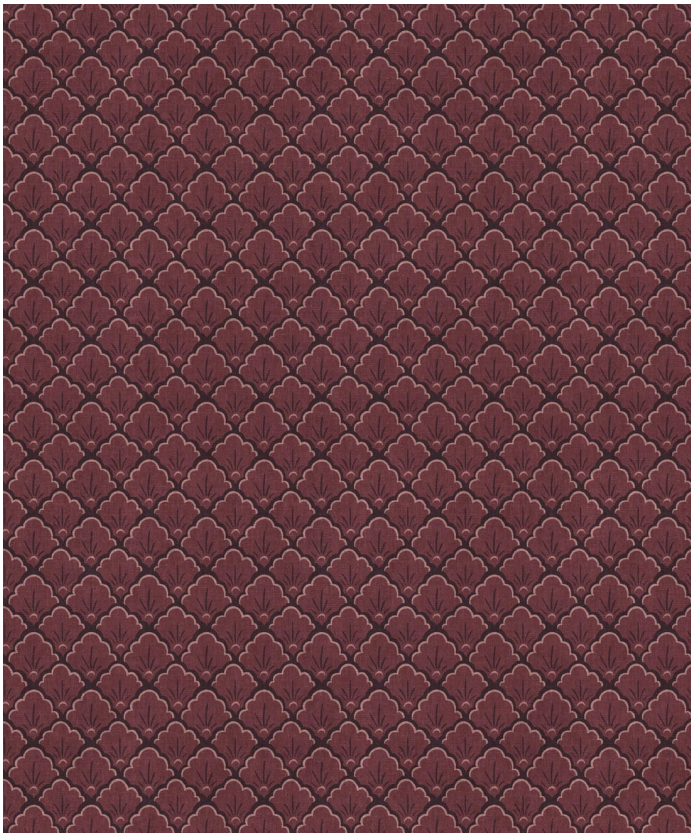

Shellyn Wallpaper

Refined and geometric, Shellyn takes inspiration from Art Deco with a subtle shell motif and linen-like texture. Available in eight colourways, this versatile coordinate balances larger designs and adds elegance when used alone. A timeless option for interiors seeking structure with softness.

ROLL DIMENSIONS	24" (61.5cm) x 33ft (10.05m)
MATERIAL/BASE	Low-Sheen Non-woven
PATTERN REPEAT	2" (5cm)
PATTERN MATCH	Straight Match
FINISH	Pre-trimmed Butt Join
CLEANABILITY	Washable
USAGE	Domestic & Commercial
APPLICATION	Paste The Wall
REMOVAL	Strippable

SUSTAINABILITY

- Made to order within 5-7 days using the latest eco-friendly printing tech. That means no over-production and waste like regular wallpaper brands.
- Our PVC Free wallpaper base is sourced from sustainably managed forests.
- We print all wallpapers using odorless water-based ink. GREENGUARD GOLD Certified to standards for low chemical emissions into indoor air.
- Milton & King's wallpapers are of the highest quality, are environmentally friendly, and totally 100% vinyl-free.