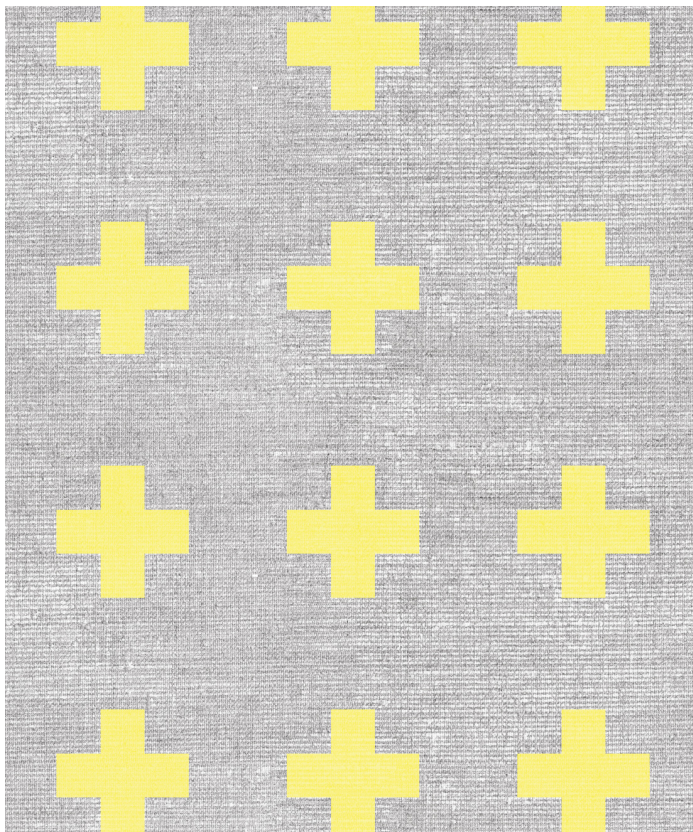

INGRID & MIKA

Swiss Linen Wallpaper

A faux textured grey wallpaper with coloured plus signs. This restful and contemporary wallpaper creates a sanctuary of calm and peace. The perfect wallpaper for a teenagers bedroom or home office.