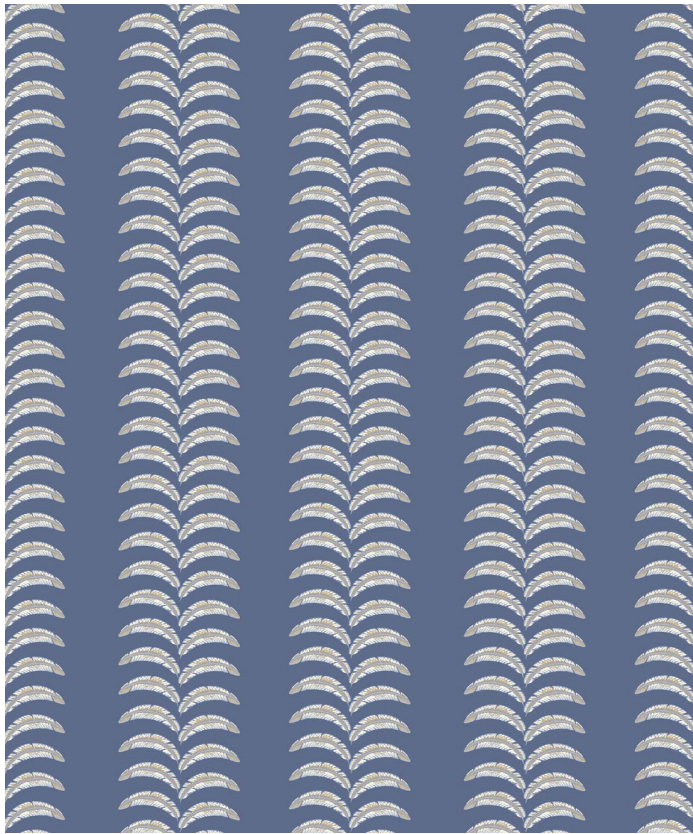

MAEVE OLIVER

Travelling Vine Wallpaper

The Travelling Vine wallpaper from Maeve Oliver's Sabi Sands collection features repeating columns of the iconic fan-shaped leaves from the plant of the same name. The traveller's palm has long been revered as a symbol of good fortune, peace and protection on journeys. Bring a touch of nature and good luck to your interior with this beautifully simple design, available in five stunning colourways.

ROLL DIMENSIONS	24" (61.5cm) x 33ft (10.05m)
PATTERN REPEAT	7" (18cm)
PATTERN MATCH	Straight Match
FINISH	Pre-trimmed Butt Join
CLEANABILITY	Washable
USAGE	Domestic & Commercial

MILTON & KING®

GENERAL ENQUIRIES, ORDER & PRODUCTS