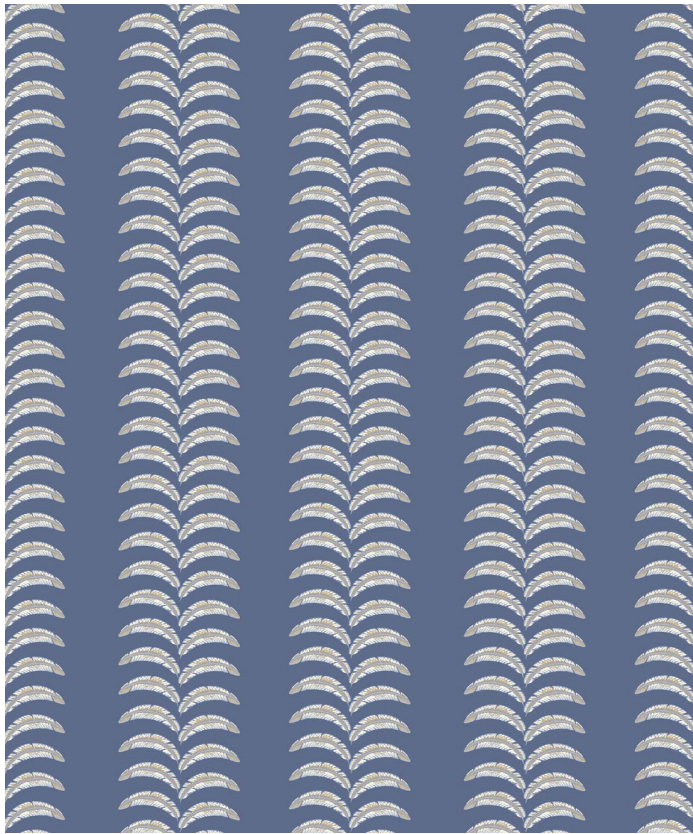

# Travelling Vine Wallpaper

The Travelling Vine wallpaper from Maeve Oliver's Sabi Sands collection features repeating columns of the iconic fan-shaped leaves from the plant of the same name. The traveller's palm has long been revered as a symbol of good fortune, peace and protection on journeys. Bring a touch of nature and good luck to your interior with this beautifully simple design, available in five stunning colourways.