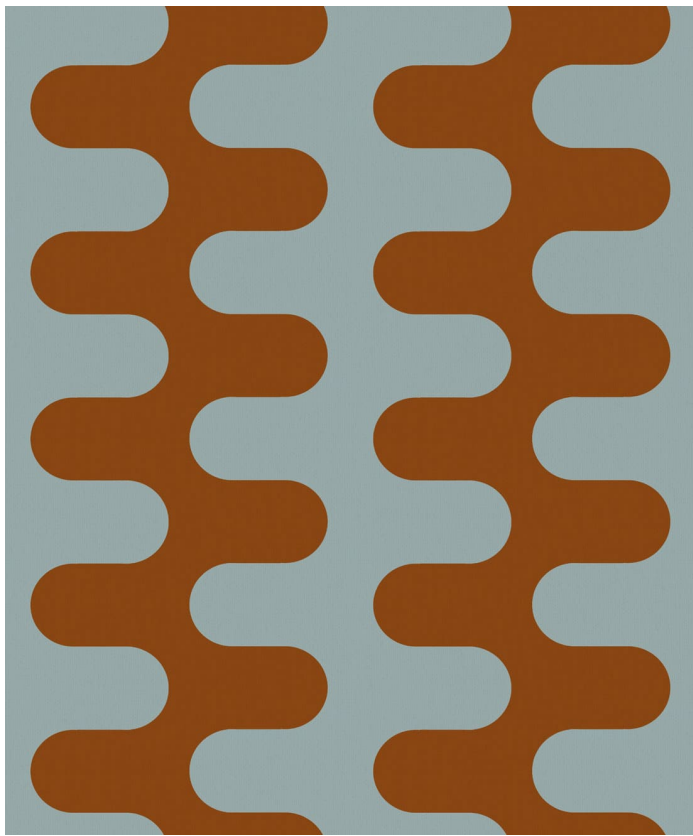

Wave Wallpaper

Wave is a fluid, graphic design that rides the line between retro cool and timeless simplicity. Inspired by the sinuous forms of 60s and 70s art, its bold scale and rhythmic flow makes it perfect for both statement spaces and quietly curated rooms. Pair it with clean lines or maximalist textures – Wave adapts to your mood.

ROLL DIMENSIONS	24" (61.5cm) x 33ft (10.05m)
MATERIAL/BASE	Low Sheen Non-woven
PATTERN REPEAT	5.9" (15cm)
PATTERN MATCH	Straight Match
FINISH	Pre-trimmed Butt Join
CLEANABILITY	Washable
USAGE	Domestic & Commercial